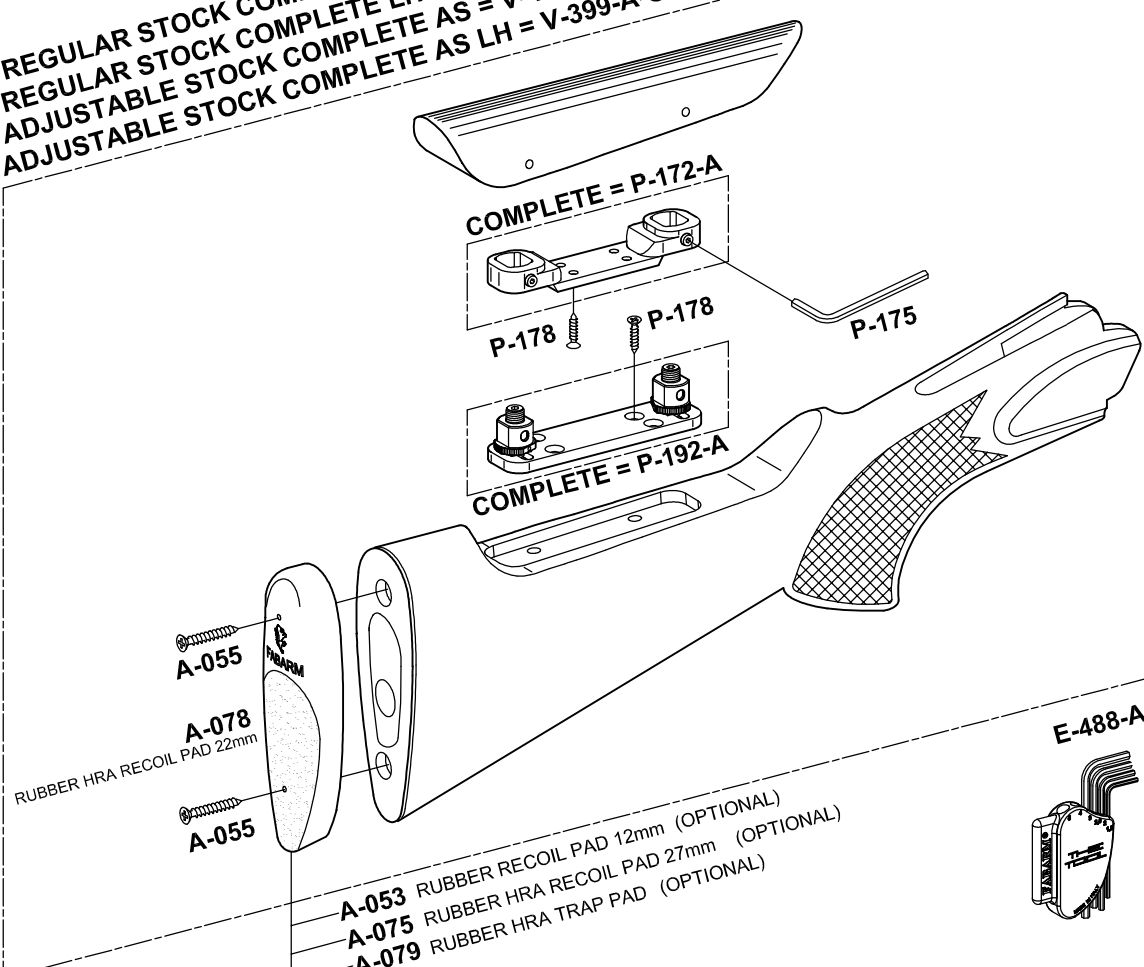

AXIS RS12 SPORTING

cal.12/76mm - 12/3" GA.

REGULAR STOCK COMPLETE = V-405-A-OL
 REGULAR STOCK COMPLETE LH = V-413-A-OL
 ADJUSTABLE STOCK COMPLETE AS = V-407-A-OL
 ADJUSTABLE STOCK COMPLETE AS LH = V-399-A-OL