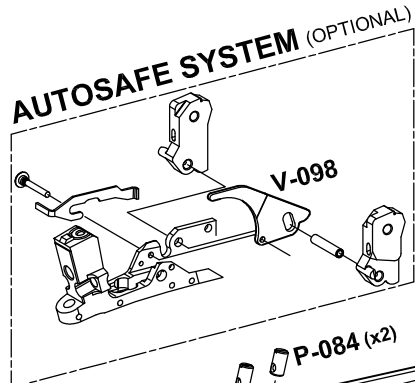

AXIS RS12 SPORTING

cal.12/76mm - 12/3" GA.

REGULAR STOCK COMPLETE = V-405-A-OL
 REGULAR STOCK COMPLETE LH = V-413-A-OL
 ADJUSTABLE STOCK COMPLETE AS = V-407-A-OL
 ADJUSTABLE STOCK COMPLETE AS LH = V-399-A-OL