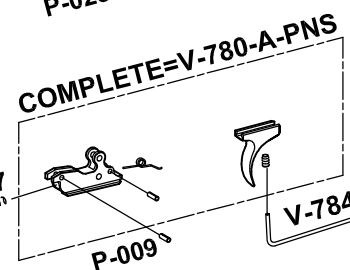

AXIS RS12 SPORTING

cal.12/76mm - 12/3" GA.

REGULAR STOCK COMPLETE = V-405-A-OL
 REGULAR STOCK COMPLETE LH = V-413-A-OL
 ADJUSTABLE STOCK COMPLETE AS = V-407-A-OL
 ADJUSTABLE STOCK COMPLETE AS LH = V-399-A-OL