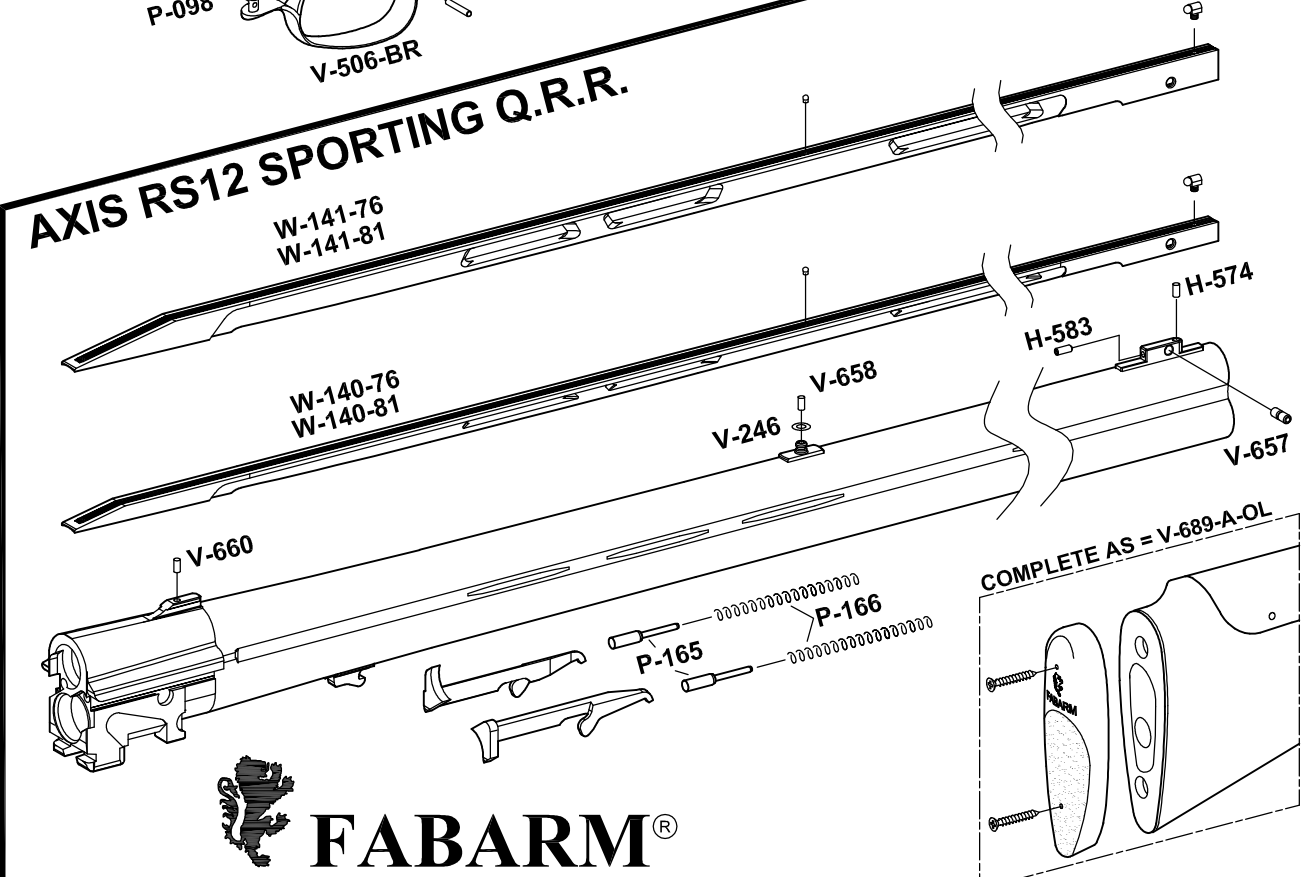

AXIS RS12 SPORTING

cal.12/76mm - 12/3" GA.

REGULAR STOCK COMPLETE = V-405-A-OL
 REGULAR STOCK COMPLETE LH = V-413-A-OL
 ADJUSTABLE STOCK COMPLETE AS = V-407-A-OL
 ADJUSTABLE STOCK COMPLETE AS LH = V-399-A-OL

AXIS RS12 SPORTING Q.R.R.

AXIS RS12 SPORTING BLACK Q.R.R.