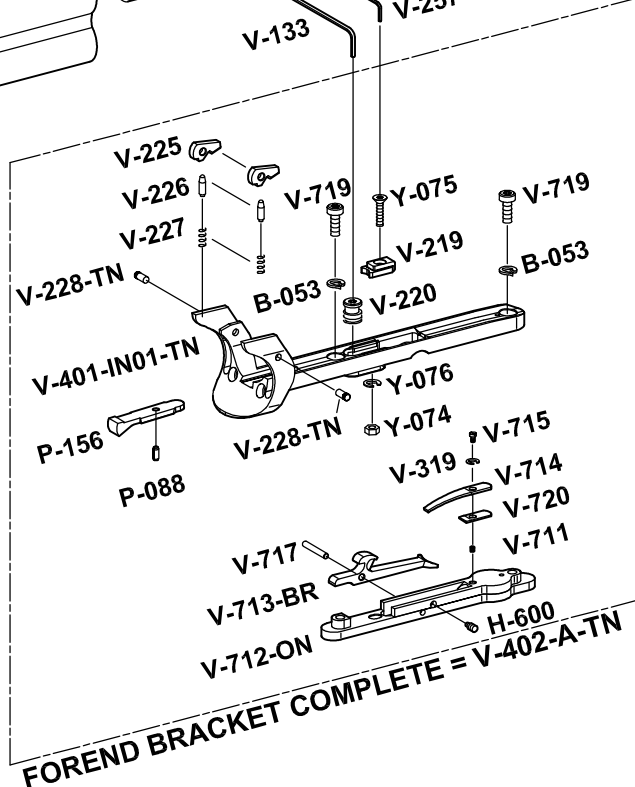

AXIS RS12 SPORTING

cal.12/76mm - 12/3" GA.

REGULAR STOCK COMPLETE = V-405-A-OL
 REGULAR STOCK COMPLETE LH = V-413-A-OL
 ADJUSTABLE STOCK COMPLETE AS = V-407-A-OL
 ADJUSTABLE STOCK COMPLETE AS LH = V-399-A-OL