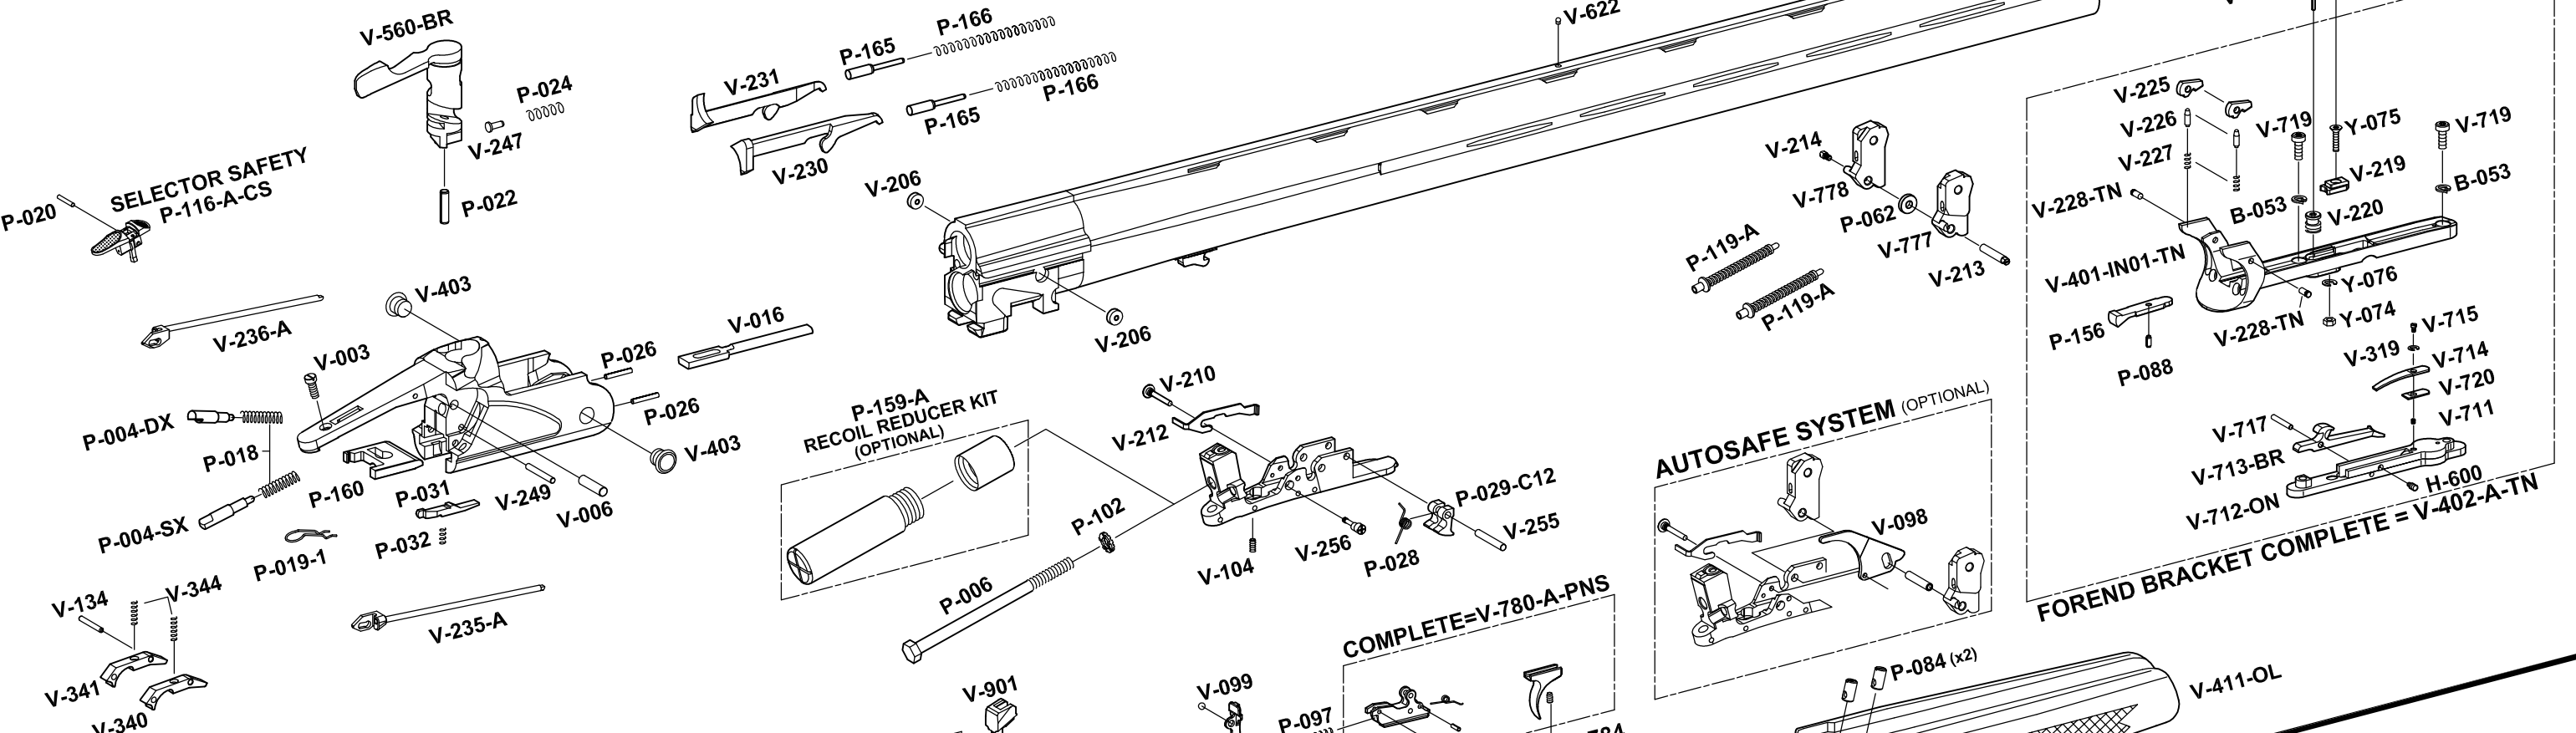

AXIS RS12 SPORTING

cal.12/76mm - 12/3" GA.

REGULAR STOCK COMPLETE = V-405-A-OL
 REGULAR STOCK COMPLETE LH = V-413-A-OL
 ADJUSTABLE STOCK COMPLETE AS = V-407-A-OL
 ADJUSTABLE STOCK COMPLETE AS LH = V-399-A-OL